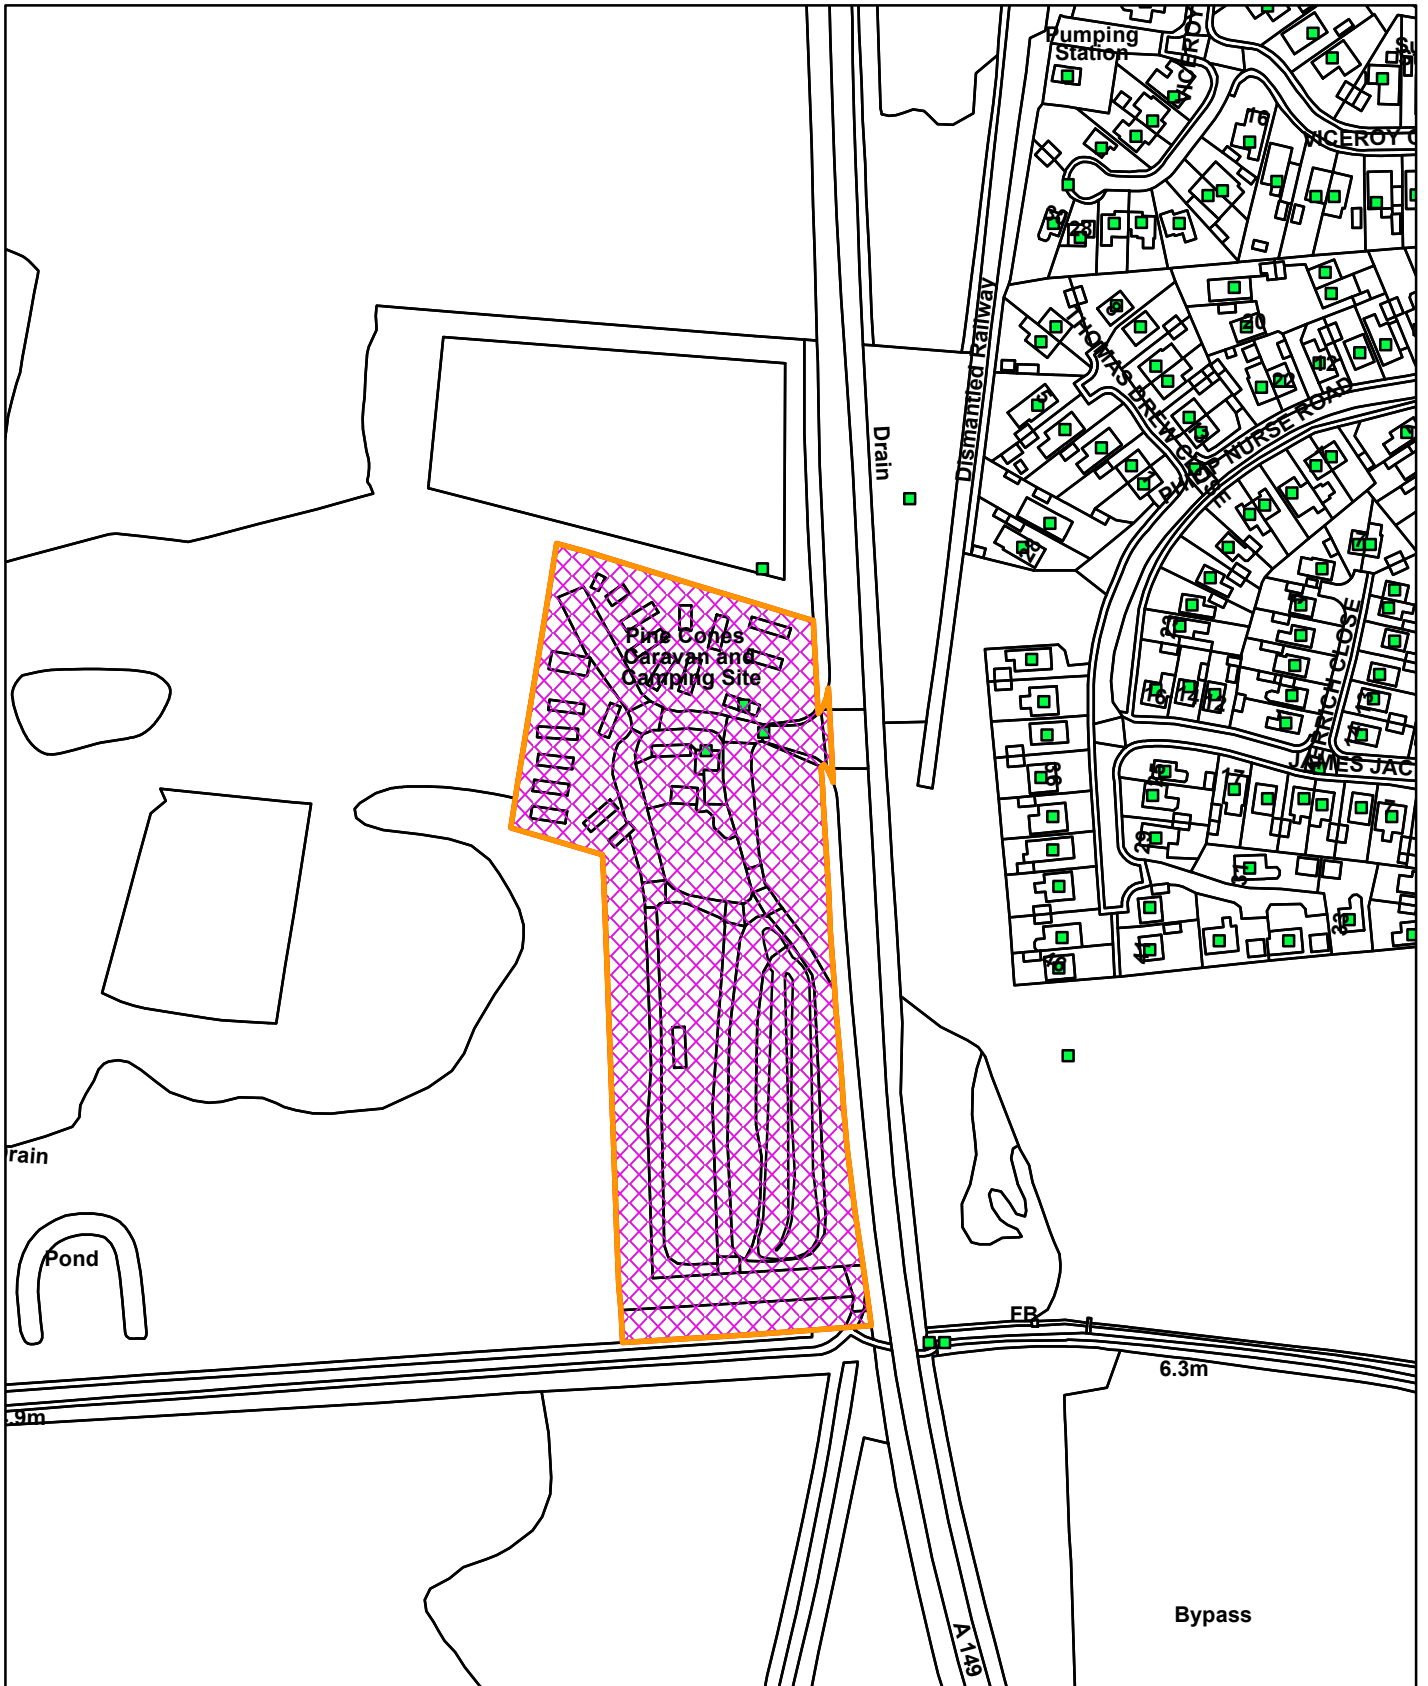

23/00261/F

Pine Cones Caravan and Camping, Dersingham Bypass, Dersingham, PE31 6WL

© Crown copyright and database rights 2023
Ordnance Survey 100024314

21/08/2023